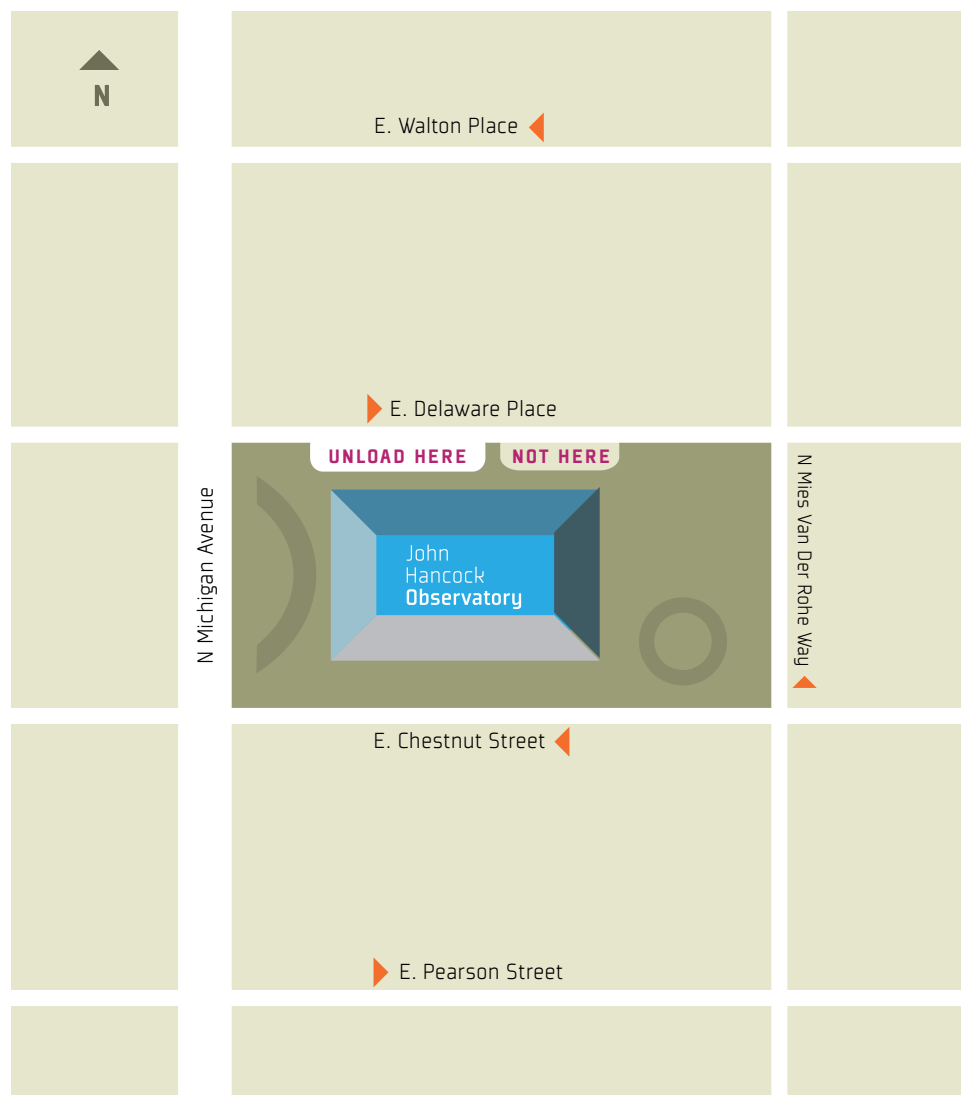

Don't forget to give this to your motorcoach drivers

MOTORCOACH INSTRUCTIONS FOR GROUP VISITS TO JOHN HANCOCK OBSERVATORY

Please unload at John Hancock Center on the Delaware St (north) side of the building in the first driveway cut-in only.

Our neighbours get really grumpy when you block their access. So please do not park or unload in front of 175 E. Delaware condo residences.

For official motorcoach regulations, parking maps and information, call Joleen Domaracki at the Chicago Tourism Bureau (312) 567-8500 or visit www.choosechicago.com/travelprofessionals/group_tour/pages/motorcoach.aspx

MOTORCOACH DRIVER INFORMATION